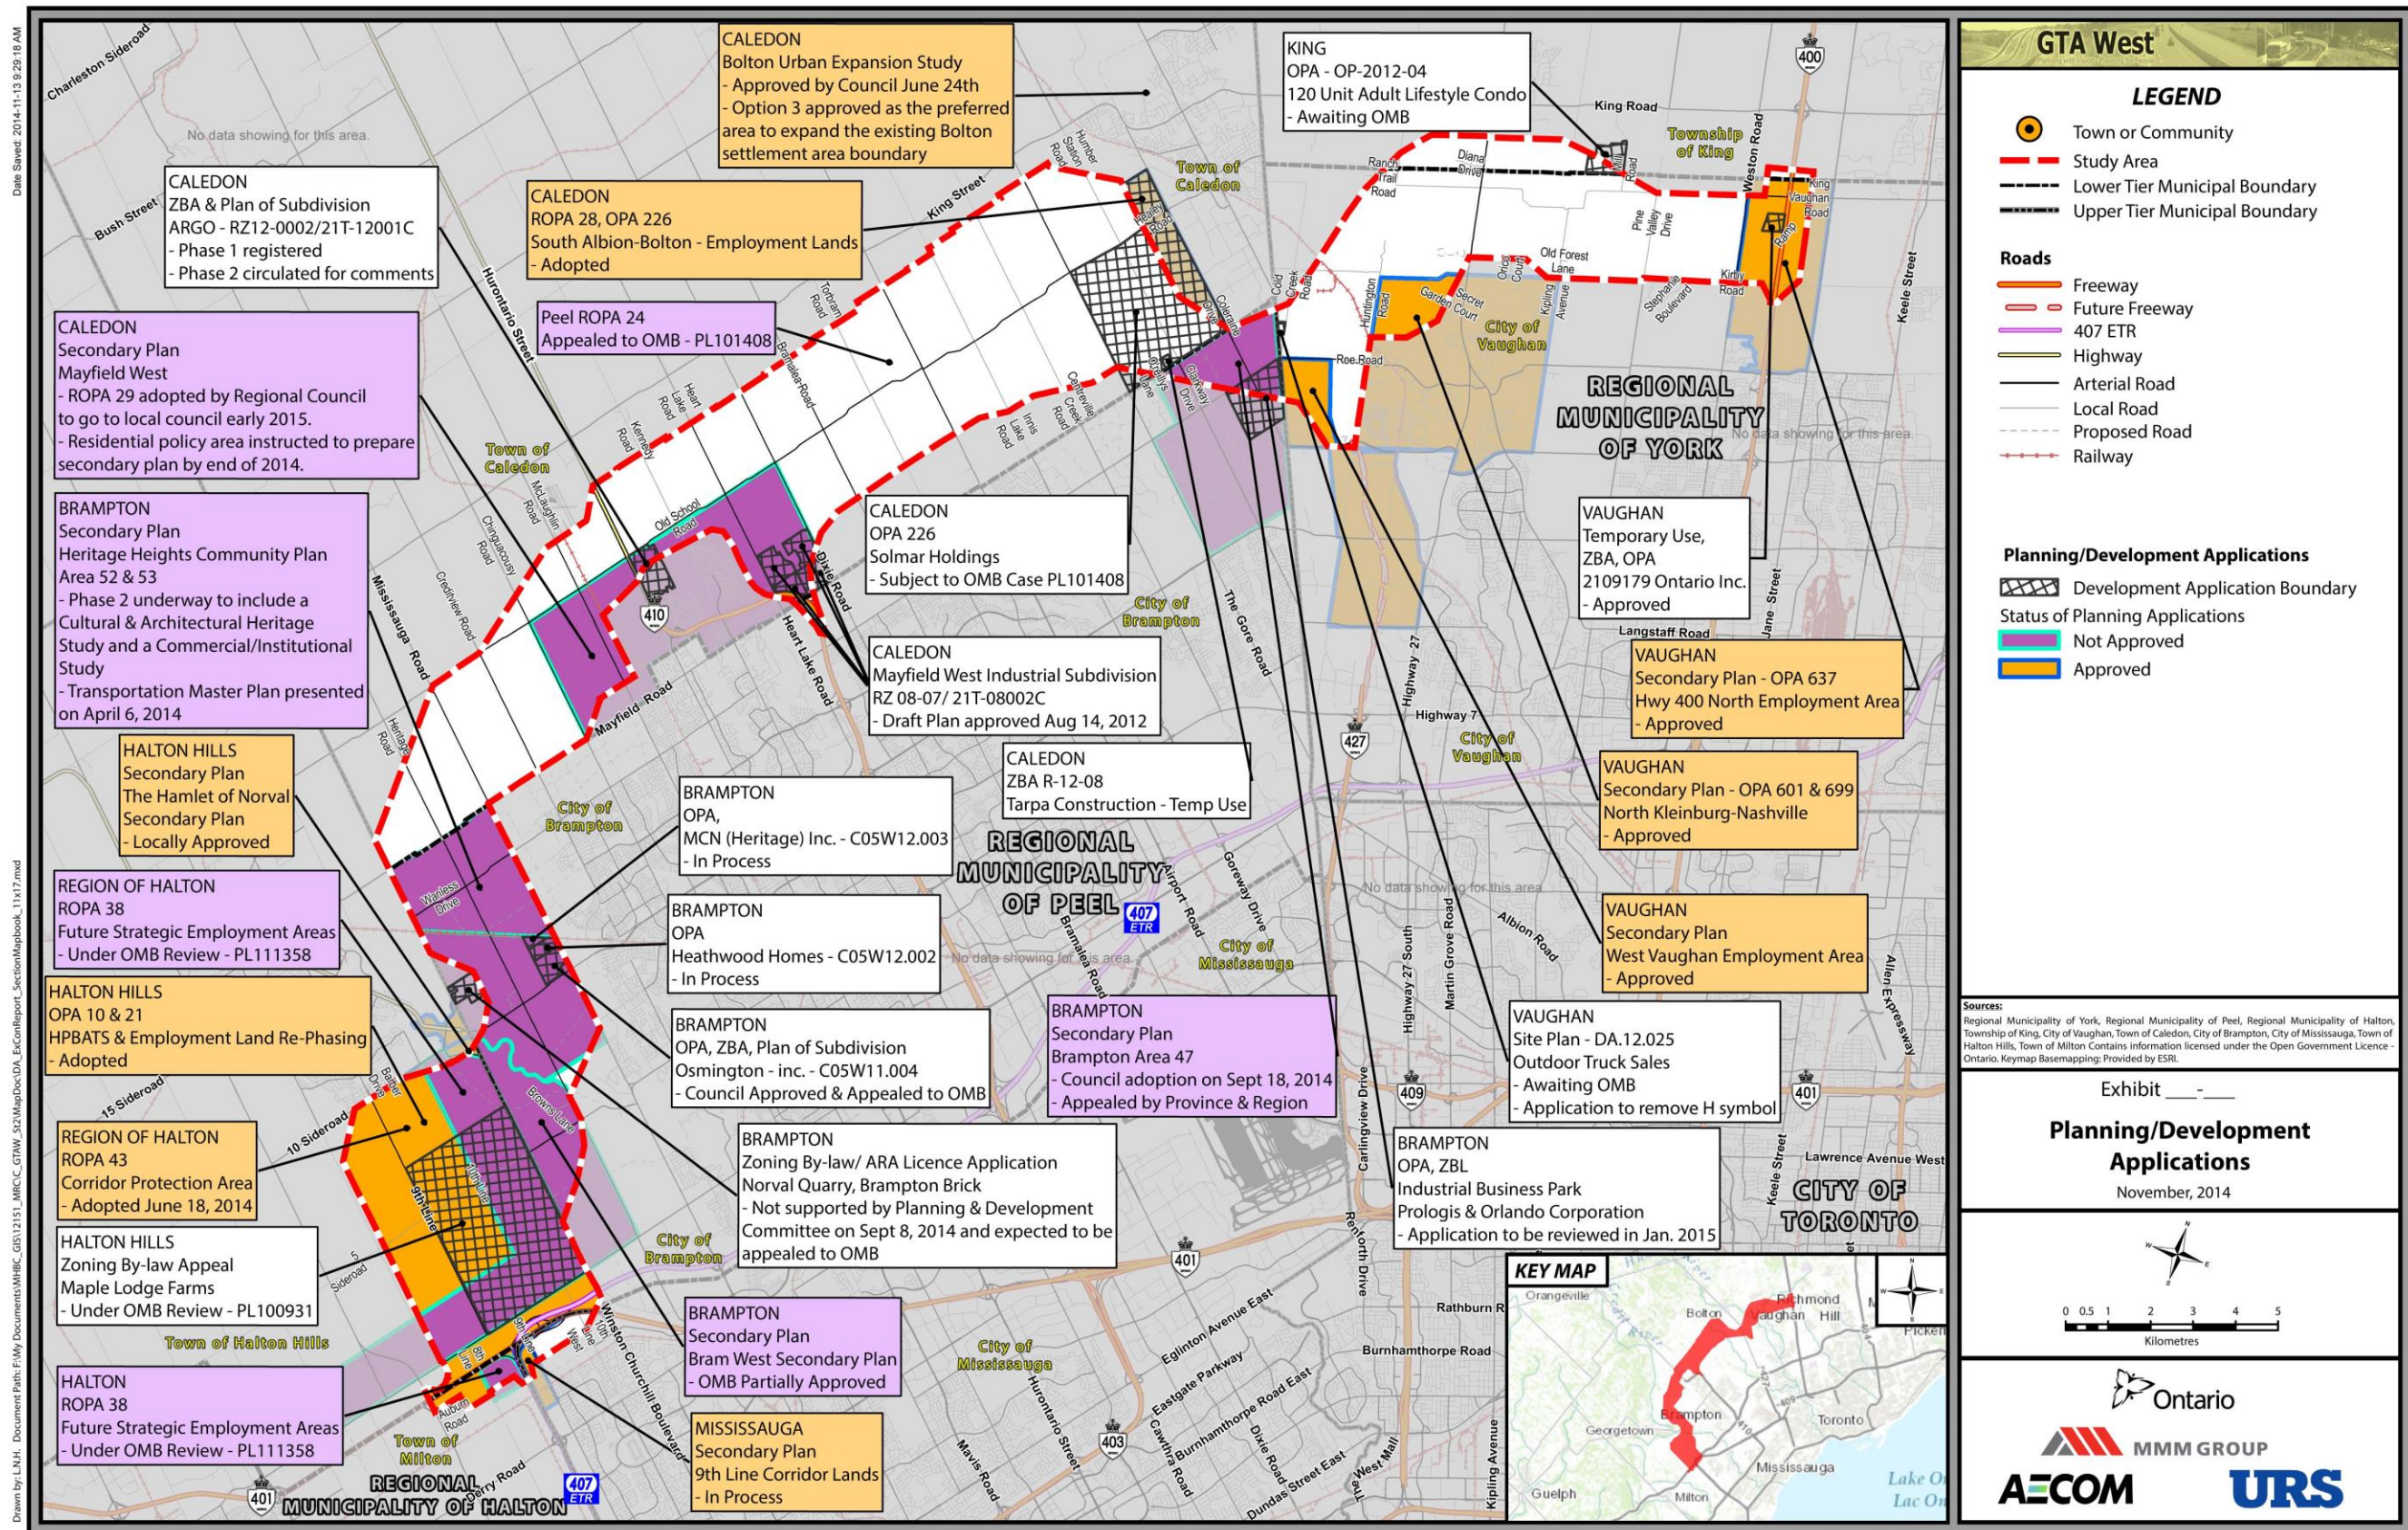

# Appendix A

## Development Applications Map

---

**GTA West Transportation Corridor Planning and Environmental Assessment Study**  
**Draft Overview of Environmental Conditions and Constraints**  
**Working Paper Update**  
June 2015

**GTA West Transportation Corridor Planning and Environmental Assessment Study**  
**Draft Overview of Environmental Conditions and Constraints**  
**Working Paper Update**  
**June 2015**